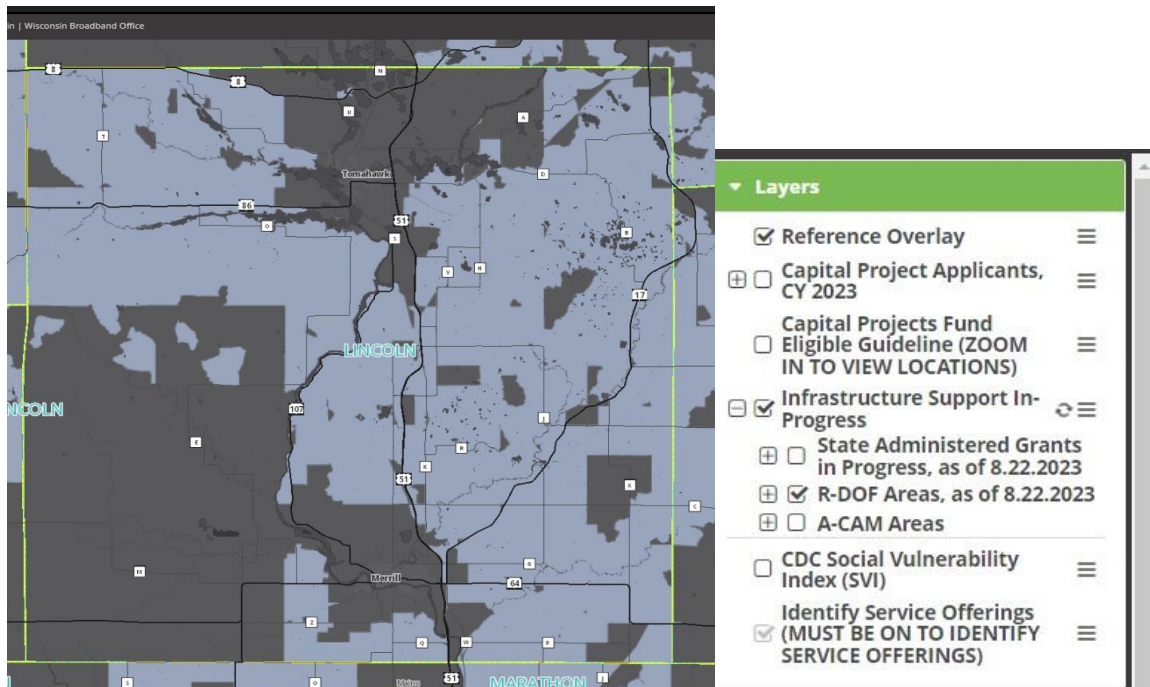

## Current Broadband Projects in Lincoln County

### Charter Spectrum RDOF Project

Charter Spectrum has received a Federal Communications Commission RDOF (Rural Digital Opportunity Fund) grant to construct fiber to premise to a large part of Lincoln County. Charter currently plans to begin construction in 2026; however, the schedule may be accelerated.

Areas included in this project are shaded in light blue on the map below.

[Click Here for an Interactive Map of the Project](#)

1. Select the layers checked below from the list to the left of the map:
2. Enter an address in the search box or select Lincoln County from the “Map a County” option to the right of the map.
3. The areas included in the Charter Spectrum RDOF project are shaded in light blue on the map.
4. Allow sufficient time for the shading to load when zooming in or out on the map.